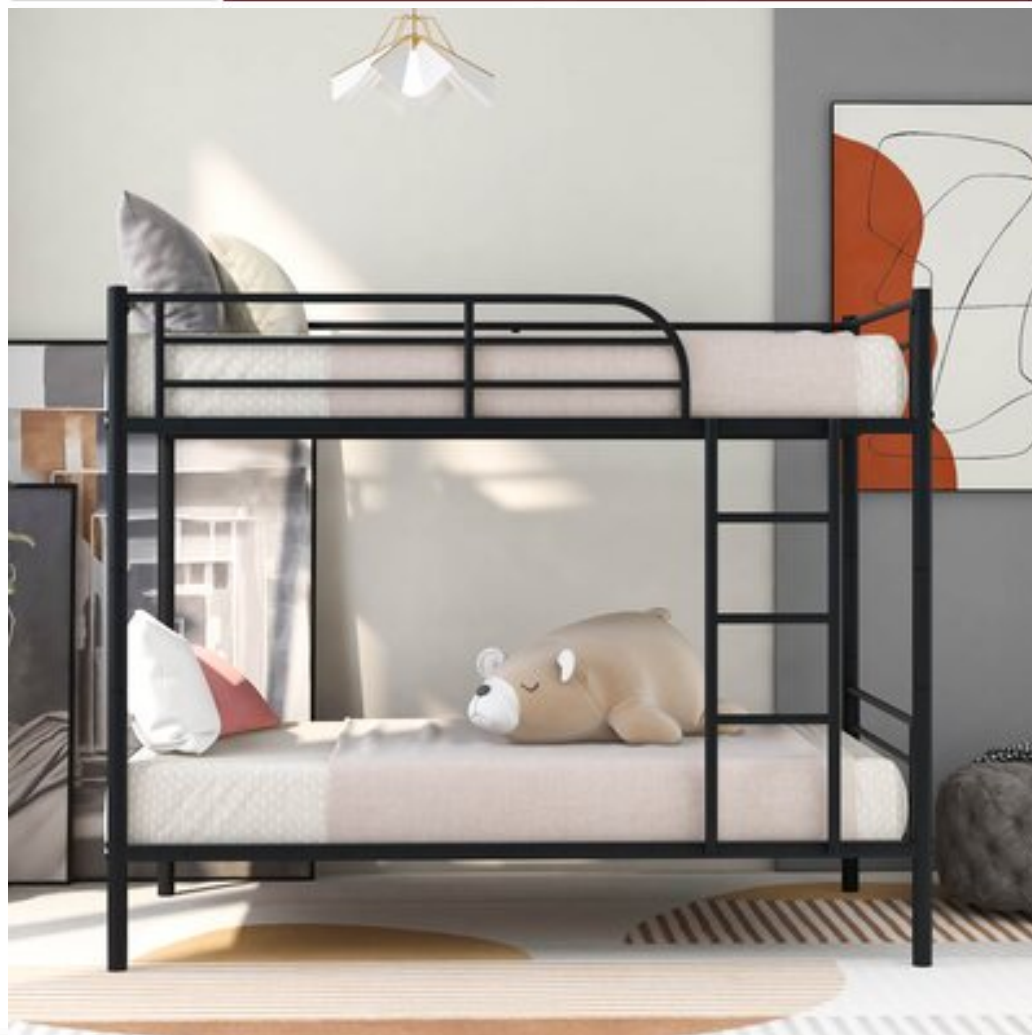

oliver
metal furniture

METAL **BUNK BEDS**

FOR HOMES, HOSTELS,
SERVANT /STAFF
ACCOMODATION,
FACTORY DORMITORY,
& OTHER MULTI USE

Display: C -111, 1st floor,
J1 bldg, Wadala truck terminal,
Opp lodha NCP , Wadala east, mumbai 37.
Email: olivermetalfurniture@gmail.com

Eco bunk bed tubular base

Eco bunk ply base

Eco with metal sheet base

Eco with side ladder

Premium 2 tier

White square model

Eco with drawer storage

with locker storage

2 tier with headpost

2 tier with shutter storage access

2 tier with woodlockers

2 tier with trolley storage

Single over double

Jindal model back cushion

With pullout storage

3 tier with trolley

3 tier eco model

3 tier backpacker

Institutional series

With study storage

Capsule bunk bed

Closed panel for privacy

Folding bunk bed wall mounted