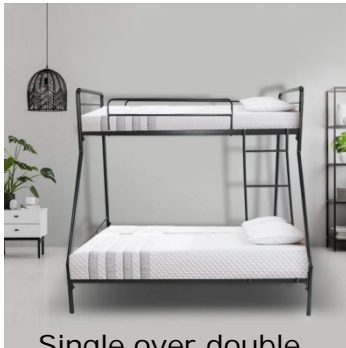

Eco bunk bed tubular base

Eco bunk ply base

Eco with metal sheet base

Eco with side ladder

Premium 2 tier

White square model

Eco with drawer storage

with locker storage

2 tier with headpost

2 tier with shutter storage access

2 tier with woodlockers

2 tier with trolley storage

Single over double

Jindal model back cushion

With pullout storage

3 tier with trolley

3 tier eco model

3 tier backpacker

Institutional series

With study storage

Capsule bunk bed

Closed panel for privacy

Folding bunk bed wall mounted