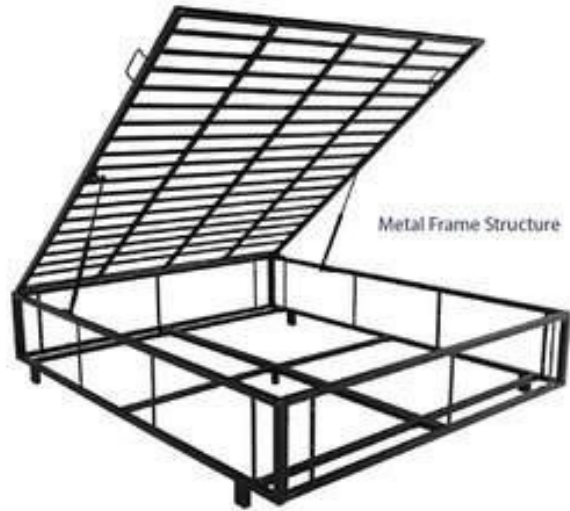

WOOD METAL BEDS

Looks Like Wooden Bed But
Give Strength of Metal Due to Metal Frame Structure

OSB/WM/5057 72X72